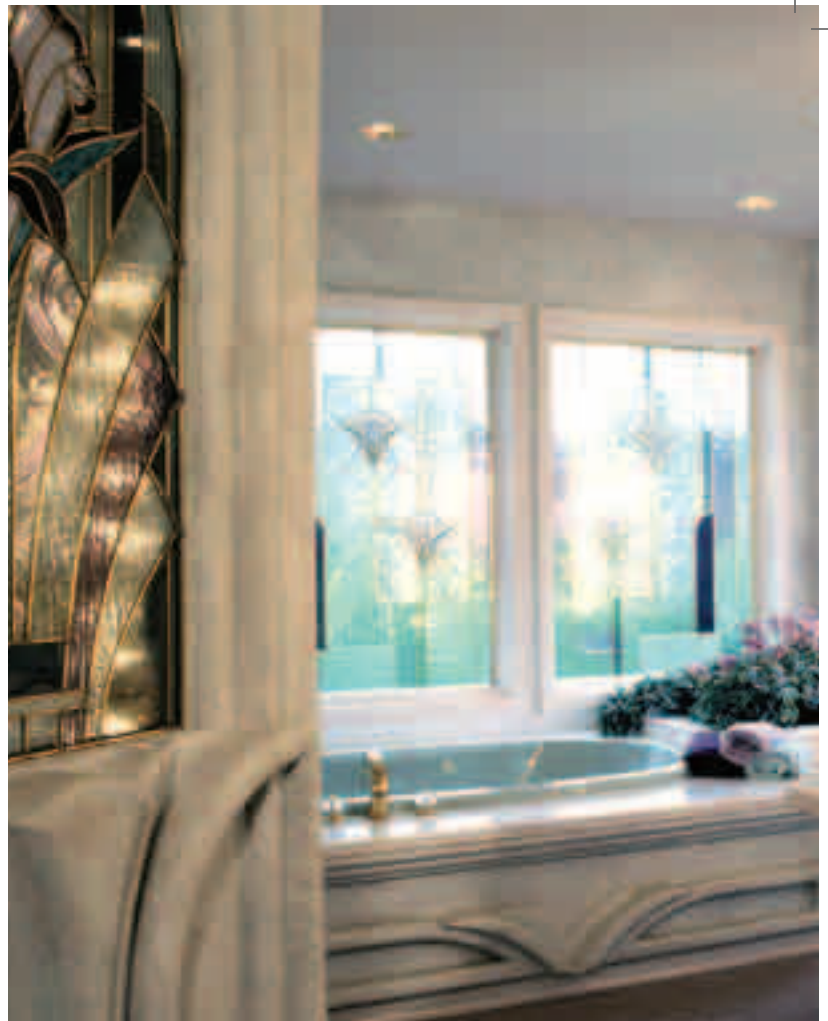

Your floors are a direct reflection on you!

We have the floor you're looking for!

DUPONT MasterStore Wood • Carpet • Tile

Abbey Carpet

FLOOR FASHION

Moss Creek Village, Bluffton, call 837-3900   60-A Palmetto Parkway Hilton Head Island, call 681-3900

NOW IS THE TIME TO PUT YOUR MONEY... WHERE YOUR HEART IS!

Omega Cabinets

Old Values New Ideas

LowCountry Kitchen & Bath

"High Quality In The LowCountry Since 1983"

www.lowcountrykitchenandbath.com

689-2124 • 1 Mathews Dr. Suite 105 • Corner of Mathews Dr. and Beach City Rd.

great against the chrome and white.

The European look in decorating has been a big influence for the last few years and is still quite popular in new homes and remodeling projects. This is also reflected in the bath area, especially the master bathroom. This larger space allows a designer to bring in pieces of furniture such as an antique vanity or chest to be converted to a sink cabinet. In fact, you may even see towels stored in armoires or an antique linen press instead of closets. This type of theme may also include rustic marble floors, columns and elaborate architectural details. Faux finishes, artistic murals and aged, painted walls are among many options. To complete the look, there are often large windows adorned with elegant fabrics and marble floors softened with oriental or hand-hooked rugs.

Another theme that is making a statement in the bath of the new millennium is the Asian therapeutic décor. The main objective is to bring in the elements from nature, such as stone, water and plants. Modern Asian design balances well with natural elements. These bathrooms often opt for an unusual basin for the sink, and the available choices are numerous. Other elements of this Asian theme include waterfall faucets, lots of glass including glass block and spa features such as steam showers and vertical spas. This style often has an open floor plan with no walls for the shower. Windows might reveal a private garden, and there may be French doors that open to a private patio. Colors are usually neutral tones with black and white accents. These rooms have a simplistic, open, airy feel and create an uncluttered look. Bamboo plants, candles and built-in speakers with relaxing nature sounds or music can create the perfect therapeutic retreat. Organized storage hidden in baskets or behind doors is important. Perhaps enough space for a message table would complete the therapeutic theme.