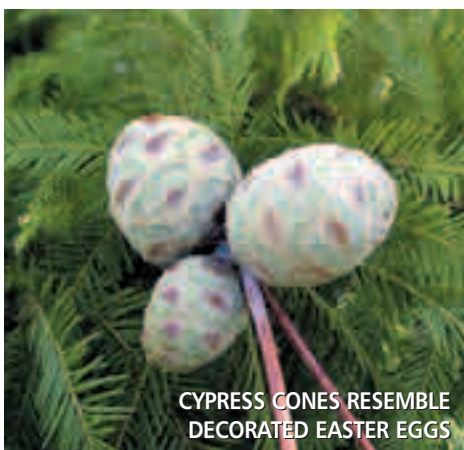

THE PROUD AND STATELY
BALD CYPRESS IN MID-SUMMER

CYPRESS CONES RESEMBLE
DECORATED EASTER EGGS

southern timber pines used in the building and furniture trades. In home landscapes they are pesky and brittle, freely dropping branches, cones and pinestraw year-round and are not infrequently infested by the pine bark beetle borer, requiring their removal. They are better adapted to a forest habitat, home to squirrels and some birds, than in the homeowner's landscape.

Sadly, we are currently singing a requiem for the native red bay, *Persea borbonia*, which has been decimated island-wide with no hope of recovery. According to Sally Krebs, natural resources administrator of the Town of Hilton Head Island, the underlying reason is five consecutive years of drought, leaving these moisture-loving natives weakened and subject to one or all of three diseases – vascular wilt disease, Asian ambrosia beetle, or any type of borer. In other words, they didn't stand a chance. One hopes that seeds had been dropped or suckers had survived so that the population might re-constitute itself.